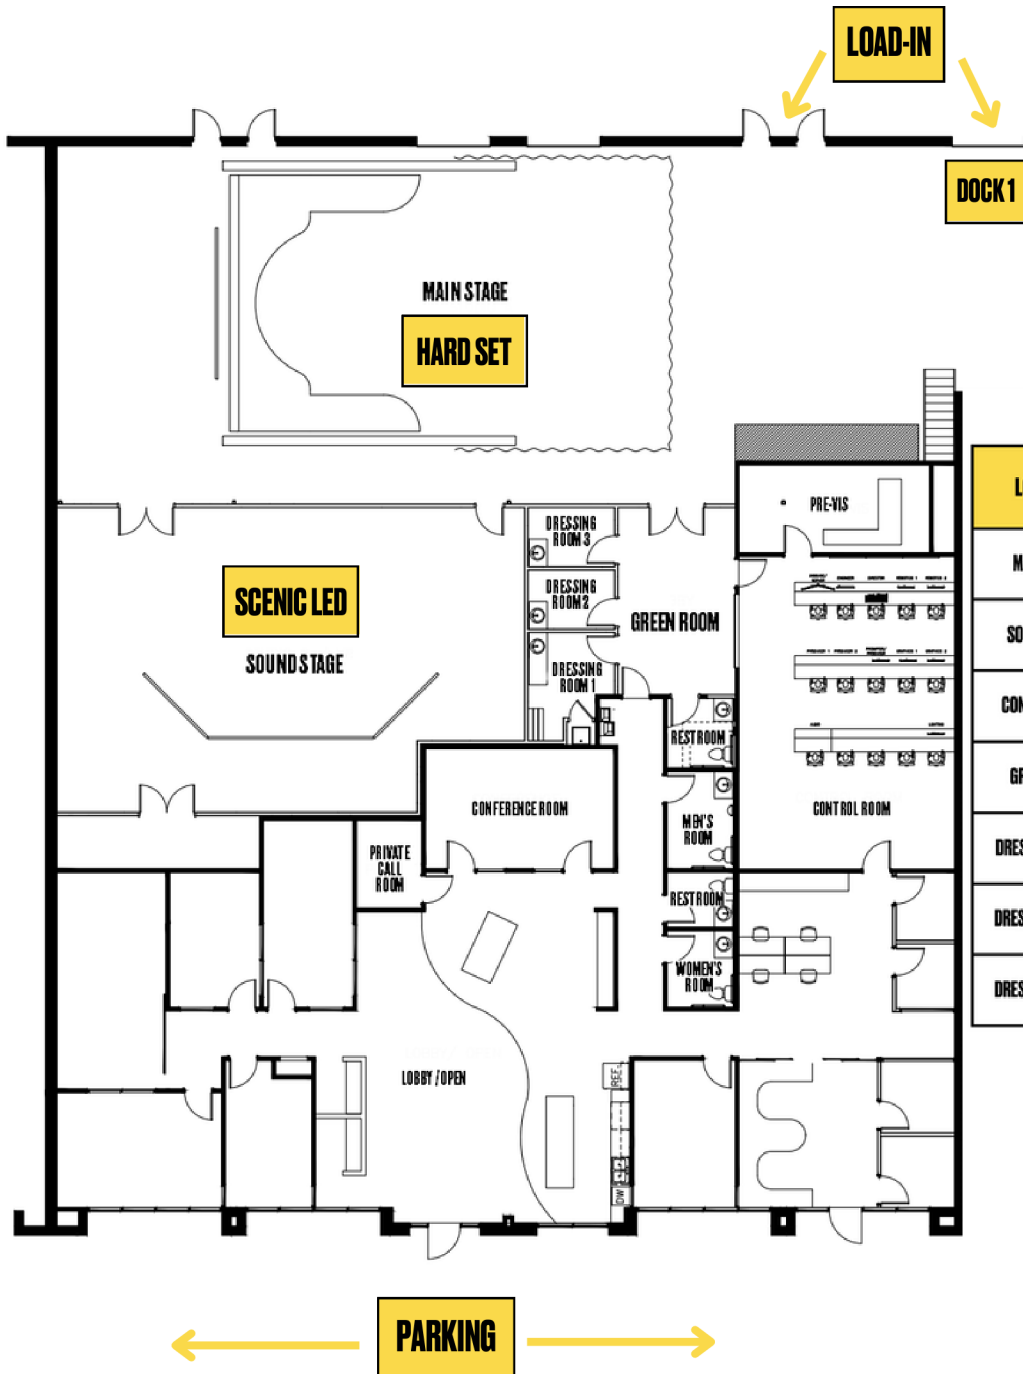

FACILITY OVERVIEW

CONTROL ROOM

DRESSING ROOMS

GREEN ROOM

CONFERENCE ROOM

ADDITIONAL FEATURES

- ▶ Private Bathroom
- ▶ Private Calling Room
- ▶ Lounge
- ▶ WiFi
- ▶ Catering
- ▶ Coffee Bar

CONNECT WITH US

Kourtney Kirchmeyer
kkirchmeyer@ctsavl.com

**CONNECT
WITH US**

7108 Crossroads Blvd
Suite 308
Brentwood, TN 37027
615.377.8808

production · integration  CTS

STUDIO MAP & MEASUREMENTS

LOCATION	WIDTH (FT)	LENGTH (FT)	CEILING HEIGHT (FT)
MAIN STAGE	31.6	45	18.4
SOUND STAGE	40	29.6	14.2
CONTROL ROOM	23.2	34	9.6
GREEN ROOM	12.8	19.3	11.9
DRESSING ROOM 1	9.4	9	9
DRESSING ROOM 2	9.4	6.3	9
DRESSING ROOM 3	9.4	6.3	9